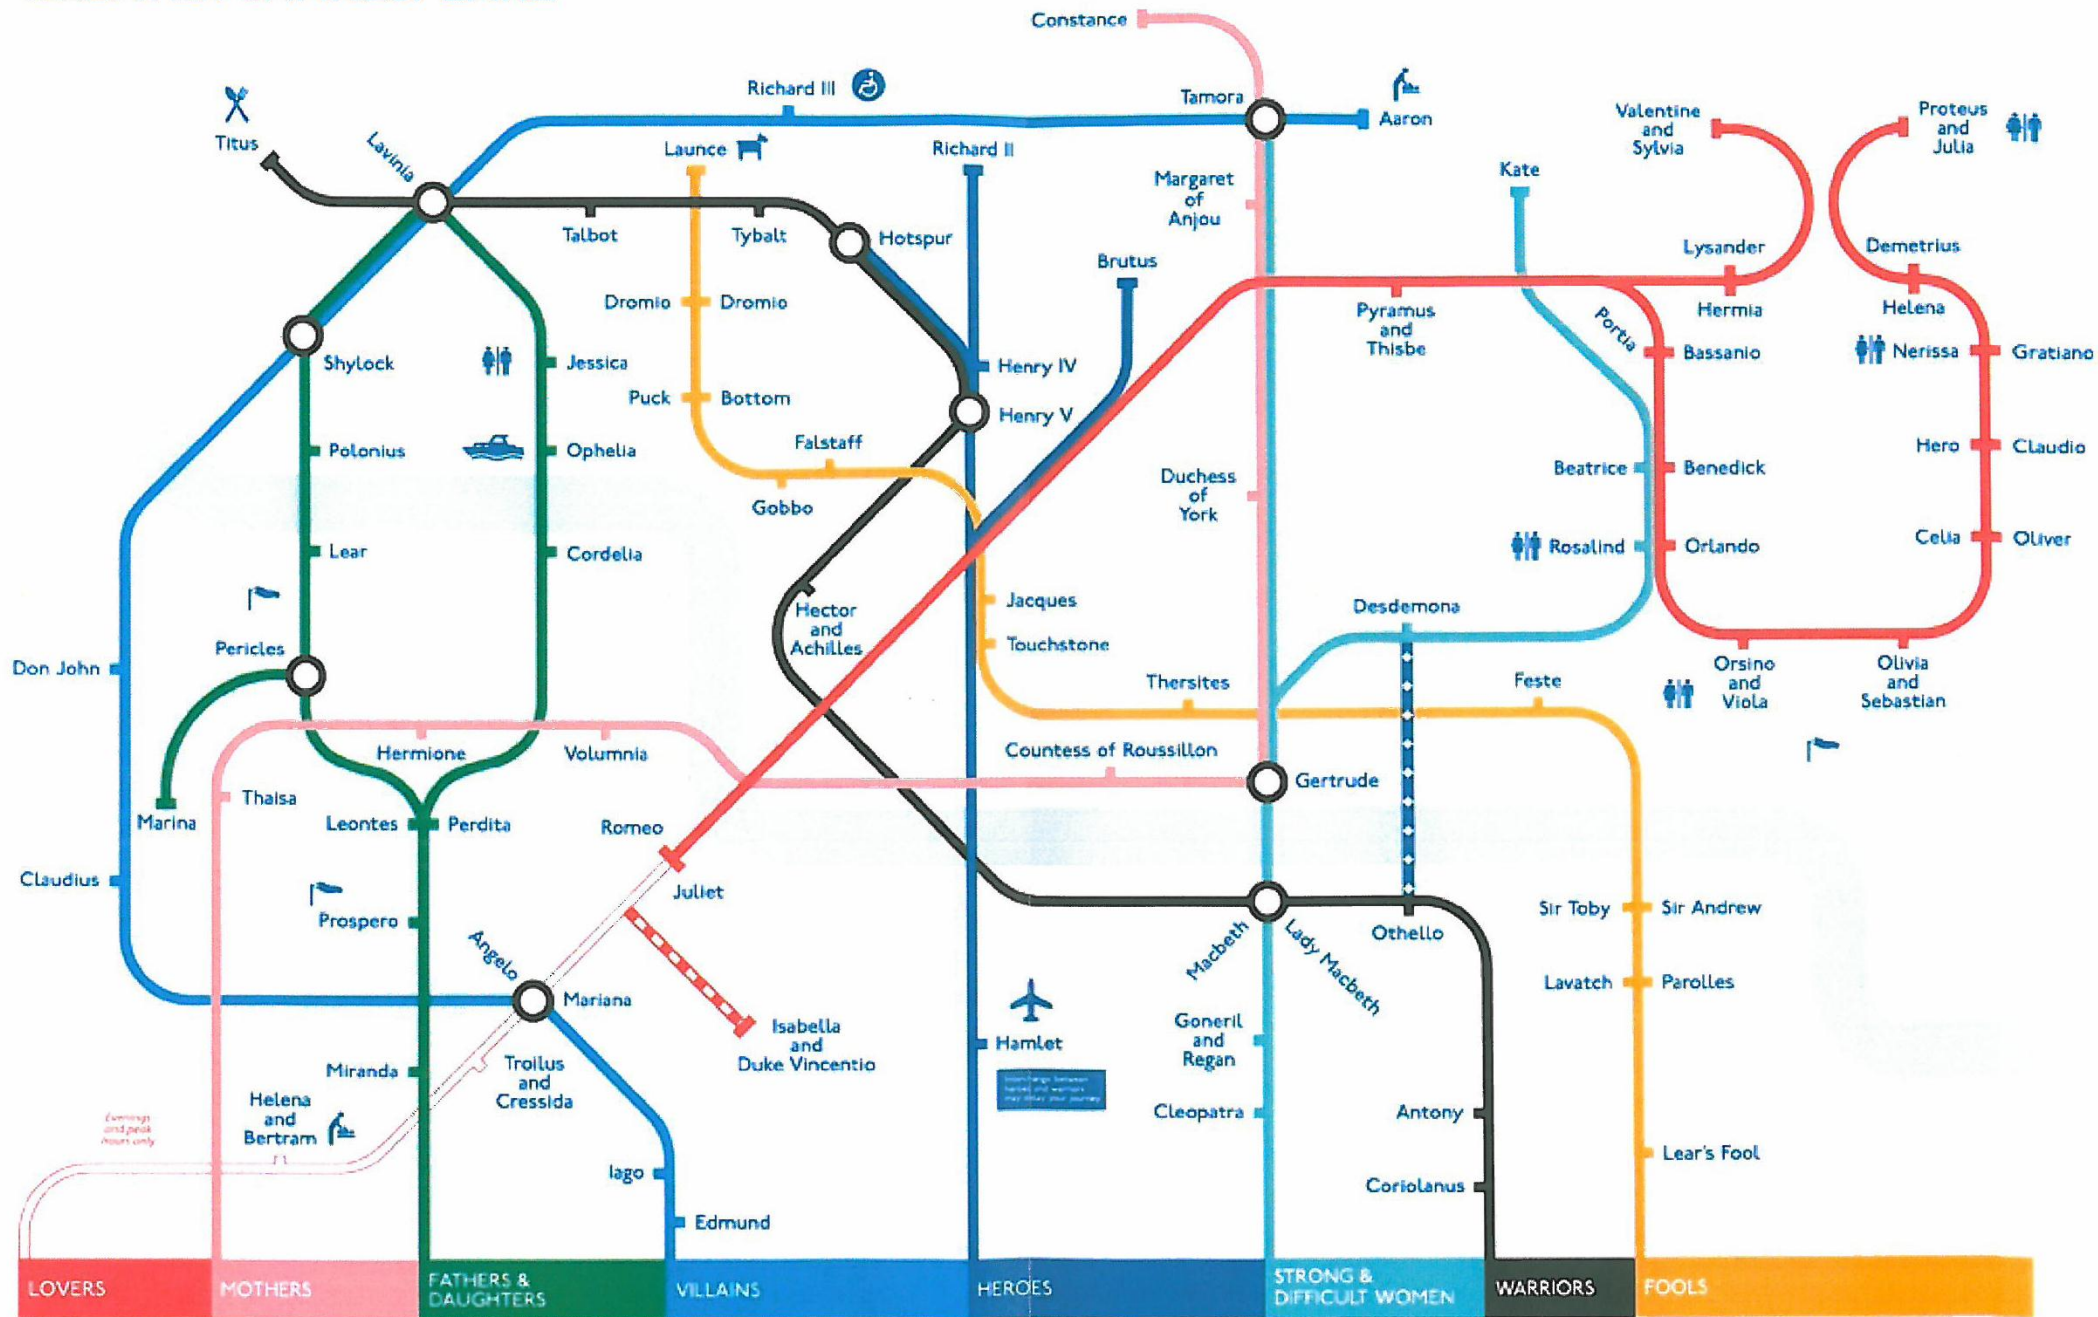

This sheet is for use with questions 31 - 40:

GREATER SHAKESPEARE

- ——— Fools
- ——— Lovers
- ——— Lovers Under Construction
- ——— Mothers
- ——— Fathers and Daughters

- ——— Villains
- ——— Heroes
- ——— Strong and Difficult Women
- ——— Warriors
- ——— Peak Hour Lovers

- Interchange Stations
- ♿ Disabled Access
- Bridge Link
- 🚤 Riverboat Service
- 🐕 Dogs Welcome
- 👶 Baby Changing Facilities
- 🌬️ Side Winds
- ✈️ Change for Airport Express
- 🍴 Restaurant
- 🚻 Unisex Toilets

With grateful acknowledgements to the Royal Shakespeare Company for the use of this map